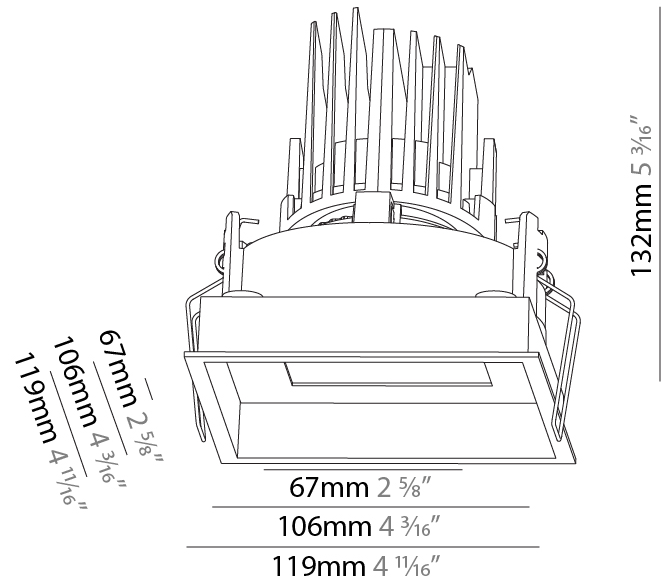

ELECTRICAL

Lamp Type: LED (Zhaga Standard)
Input Wattage (W): 13.2 / 16.5
Total Output Wattage (W): 12 / 14
Dimming: Tri-Mode (Non-Dimming and Phase Dimming (120Vac only) and 0-10V Dimming)
Driver Included: No
Driver Location: Recessed Housing
Driver Type: Constant Current - Universal
Driver Class: Class 2
Housing: See components
Input Voltage (V): 120 - 277
Constant Current (MA): 350

LED

Number of LEDs: 1
Color Temperature (°K): 2700 / 3000 / 3500 / 4000
Max. Delivered Lumen (lm): 850 / 950 / 1029 / 1050
Nominal Lumen (lm): 960 / 1070 / 1156 / 1180
CRI: >90 CRI
Lamp Life (hrs): 50000

OPTICAL

Reflector°: 10
Adjustability: Rotational 355°; Tilt 30°

RATINGS AND CERTIFICATIONS

Certified By: Certified for North American Standards
Zaneen Lighting Inc. © 2024, T 1800-388-3382, F 416-247-9319, www.zaneen.com

Available for International specifications by adding 'INT' at the end of the existing Model #. For assistance on 'custom' specifications, contact zteam@zaneen.com. In a constant effort to supply the best product, we reserve the right to change specifications or materials without notice. The most recent specification sheets are found at zaneen.com