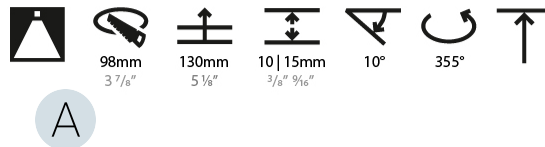

#### PHYSICAL

Shape: Round  
 Diameter (mm): 107  
 Diameter (in): 4 3/16  
 Height (mm): 112  
 Height (in): 4 7/16  
 Ceiling Thickness (mm): 10 / 12.5 / 15  
 Ceiling Thickness (in): 3/8 or 1/2 or 9/16  
 Min. Recessing Depth (mm): 130  
 Min. Recessing Depth (in): 5 1/8  
 Light Distribution: Adjustable / Downlight  
 Weight (kg): 0.488  
 Weight (lbs): 1.08  
 Fixture Finish: SSR / BKV / CWI / CRY / HAB / LAG / UFT / ITA / RUA / RUR / MIC / FTG / MYG / TWT / LOD / PUS / FRO / FUP / KIA / POP / BLS / SPG / MEY / GOH / GUM / CHC / COM / ABZ / JAG / OBR / MOS / ROR  
 Fixture Material: Aluminum Die Cast  
 Cut-out Measurements: 98mm / 3 7/8"

#### RATINGS AND CERTIFICATIONS

Certified By: Certified for North American Standards  
 IP rating: IP20

112mm 4 7/16"

Ø 95mm 3 3/4"

Ø 107mm 4 3/16"